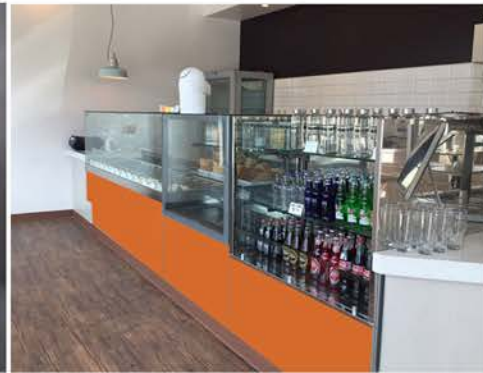

MURO H11

Self Serve Air Screen Refrigeration Showcase

STANDARD - MURO H11

OPTIONAL: CUSTOM MURO H11 & ITALIA MATCHING PROFILE

STANDARD FEATURES

- Double pane side glass ends
- Dixell digital control
- LED lighting on each shelf and canopy
- Straight or inclined shelves
- Bottom evaporator ventilation cooling
- Remote air cooled condensing unit
- Stainless steel interior, glass shelves
- Adjustable feet
- Cases ship standard stainless steel interior and exterior

OPTIONS

- Matches with Italia profile
- Stainless steel side panels in lieu of glass
- 32 1/2" total depth with back shelving
- Roll down night curtain
- Roll down lock in shutter
- Shelf fence for inclined position
- Black interior
- Remote/water cooled condensing unit
- RAL color/laminate front and side panels
- Condensate pan
- Casters