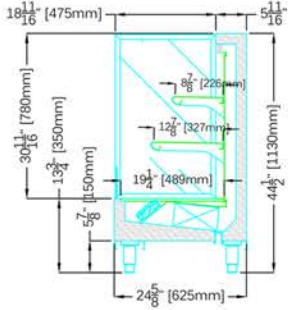

MURO H11

Self Serve Air Screen Refrigeration Showcase

STANDARD: REMOTE

OPTIONAL: SELF CONTAINED

TYPE A
STANDARD: SIDE VIEW