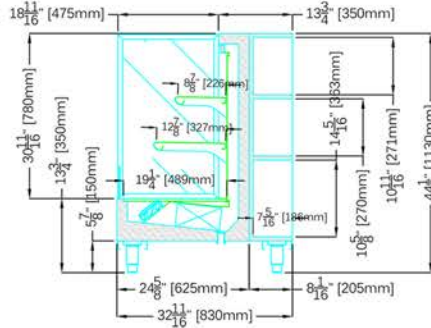

MURO H11 SELF SERVE					
TECHNICAL FEATURES		MODELS			
		MURO H11 1000	MURO H11 1250	MURO H11 1500	MURO H11 2000
External Dimensions (L-D-H)	Inches	39 3/8" - 24 5/8" - 44 1/2"	49 3/16" - 24 5/8" - 44 1/2"	59 1/16" - 24 5/8" - 44 1/2"	78 3/4" - 24 5/8" - 44 1/2"
	Inches-MM	1000 - 625 - 1130	1250 - 625 - 1130	1500 - 625 - 1130	2000 - 625 - 1130
Crated Dimensions (L-D-H)	Inches	46" - 30 1/2" - 50"	55" - 30 1/2" - 50"	66" - 30 1/2" - 50"	84" - 30 1/2" - 50"
	Inches-MM	1168 - 774 - 1270	1397 - 774 - 1270	1676 - 774 - 1270	2133 - 774 - 1270
BTU's @ +14°F Evap					
Temperature	BTU'S	4600 BTU'S	5320 BTU'S	6650 BTU'S	7220 BTU'S
Power Supply	(V/Hz)	220V/60Hz	220V/60Hz	220V/60Hz	220V/60Hz
Amperage	(A)	4A	6A	7A	8.5A
Operating Temperature	°F	40°F	40°F	40°F	40°F
Net Weights	Kg/Lb	130Kgs / 286Lbs	200Kgs / 440Lbs	240Kgs / 528Lbs	300Kgs / 660Lbs
Crated Weights	Kg/Lb	145Kgs / 319Lbs	220Kgs / 484Lbs	255Kgs / 561Lbs	330Kgs / 726Lbs

MURO H11

Self Serve Air Screen Refrigeration Showcase

STANDARD: REMOTE

OPTIONAL: SELF CONTAINED

TYPE A
STANDARD: SIDE VIEW

TYPE B
OPTIONAL: BACK SHELVING

TYPE C

TYPE D

OPTIONAL: CUSTOM MURO H11 SHOWN WITH ITALIA MATCHING PROFILE

TYPE E

CUSTOM MURO H11 (REMOTE) & ITALIA 1 NEUTRAL - 45 1/4\"H

TYPE F

CUSTOM MURO & ITALIA 2 - 49 3/16\"H
(SELF CONTAINED)

TYPE G

CUSTOM MURO & ITALIA 3 - 54 5/16\"H
(SELF CONTAINED)