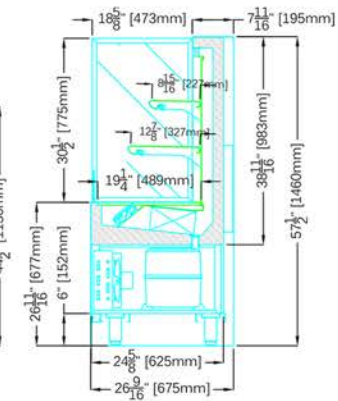

MURO H11 SELF SERVE					
TECHNICAL FEATURES		MODELS			
		MURO H11 1000	MURO H11 1250	MURO H11 1500	MURO H11 2000
External Dimensions (L-D-H)	Inches	39 3/8" - 24 5/8" - 44 1/2"	49 3/16" - 24 5/8" - 44 1/2"	59 1/16" - 24 5/8" - 44 1/2"	78 3/4" - 24 5/8" - 44 1/2"
	Inches-MM	1000 - 625 - 1130	1250 - 625 - 1130	1500 - 625 - 1130	2000 - 625 - 1130
Crated Dimensions (L-D-H)	Inches	46" - 30 1/2" - 50"	55" - 30 1/2" - 50"	66" - 30 1/2" - 50"	84" - 30 1/2" - 50"
	Inches-MM	1168 - 774 - 1270	1397 - 774 - 1270	1676 - 774 - 1270	2133 - 774 - 1270
BTU's @ +14°F Evap					
Temperature	BTU'S	4600 BTU'S	5320 BTU'S	6650 BTU'S	7220 BTU'S
Power Supply	(V/Hz)	220V/60Hz	220V/60Hz	220V/60Hz	220V/60Hz
Amperage	(A)	4A	6A	7A	8.5A
Operating Temperature	°F	40°F	40°F	40°F	40°F
Net Weights	Kg/Lb	130Kgs / 286Lbs	200Kgs / 440Lbs	240Kgs / 528Lbs	300Kgs / 660Lbs
Crated Weights	Kg/Lb	145Kgs / 319Lbs	220Kgs / 484Lbs	255Kgs / 561Lbs	330Kgs / 726Lbs

MURO H11

Self Serve Air Screen Refrigeration Showcase

STANDARD: REMOTE

OPTIONAL: SELF CONTAINED

TYPE A
STANDARD: SIDE VIEW

TYPE B
OPTIONAL: BACK SHELVING

TYPE C

TYPE D

OPTIONAL: CUSTOM MURO H11 SHOWN WITH ITALIA MATCHING PROFILE

TYPE E

CUSTOM MURO H11 (REMOTE) & ITALIA 1 NEUTRAL - 45 1/4\"H

TYPE F

CUSTOM MURO & ITALIA 2 - 49 3/16\"H
(SELF CONTAINED)

TYPE G

CUSTOM MURO & ITALIA 3 - 54 5/16\"H
(SELF CONTAINED)