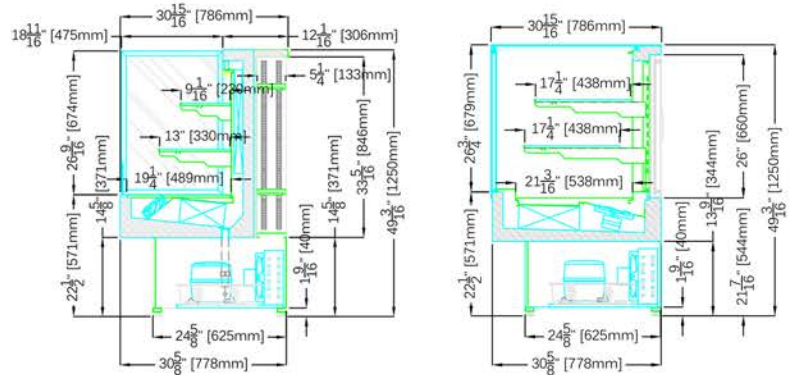

MURO H11 SELF SERVE					
TECHNICAL FEATURES		MODELS			
		MURO H11 1000	MURO H11 1250	MURO H11 1500	MURO H11 2000
External Dimensions (L-D-H)	Inches	39 3/8" - 24 5/8" - 44 1/2"	49 3/16" - 24 5/8" - 44 1/2"	59 1/16" - 24 5/8" - 44 1/2"	78 3/4" - 24 5/8" - 44 1/2"
	Inches-MM	1000 - 625 - 1130	1250 - 625 - 1130	1500 - 625 - 1130	2000 - 625 - 1130
Crated Dimensions (L-D-H)	Inches	46" - 30 1/2" - 50"	55" - 30 1/2" - 50"	66" - 30 1/2" - 50"	84" - 30 1/2" - 50"
	Inches-MM	1168 - 774 - 1270	1397 - 774 - 1270	1676 - 774 - 1270	2133 - 774 - 1270
BTU's @ +14°F Evap					
Temperature	BTU'S	4600 BTU'S	5320 BTU'S	6650 BTU'S	7220 BTU'S
Power Supply	(V/Hz)	220V/60Hz	220V/60Hz	220V/60Hz	220V/60Hz
Amperage	(A)	4A	6A	7A	8.5A
Operating Temperature	°F	40°F	40°F	40°F	40°F
Net Weights	Kg/Lb	130Kgs / 286Lbs	200Kgs / 440Lbs	240Kgs / 528Lbs	300Kgs / 660Lbs
Crated Weights	Kg/Lb	145Kgs / 319Lbs	220Kgs / 484Lbs	255Kgs / 561Lbs	330Kgs / 726Lbs

OPTIONAL: CUSTOM MURO H11 SHOWN WITH ITALIA MATCHING PROFILE

TYPE E

CUSTOM MURO H11 (REMOTE) & ITALIA 1 NEUTRAL - 45 1/4\"H

TYPE F

CUSTOM MURO & ITALIA 2 - 49 3/16\"H
(SELF CONTAINED)

TYPE G

CUSTOM MURO & ITALIA 3 - 54 5/16\"H
(SELF CONTAINED)