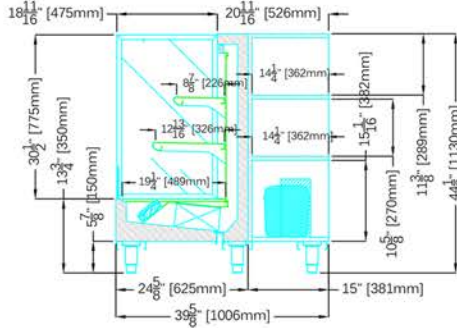

MURO H11 SELF SERVE					
TECHNICAL FEATURES		MODELS			
		MURO H11 1000	MURO H11 1250	MURO H11 1500	MURO H11 2000
External Dimensions (L-D-H)	Inches	39 3/8" - 24 5/8" - 44 1/2"	49 3/16" - 24 5/8" - 44 1/2"	59 1/16" - 24 5/8" - 44 1/2"	78 3/4" - 24 5/8" - 44 1/2"
	Inches-MM	1000 - 625 - 1130	1250 - 625 - 1130	1500 - 625 - 1130	2000 - 625 - 1130
Crated Dimensions (L-D-H)	Inches	46" - 30 1/2" - 50"	55" - 30 1/2" - 50"	66" - 30 1/2" - 50"	84" - 30 1/2" - 50"
	Inches-MM	1168 - 774 - 1270	1397 - 774 - 1270	1676 - 774 - 1270	2133 - 774 - 1270
BTU's @ +14°F Evap					
Temperature	BTU'S	4600 BTU'S	5320 BTU'S	6650 BTU'S	7220 BTU'S
Power Supply	(V/Hz)	220V/60Hz	220V/60Hz	220V/60Hz	220V/60Hz
Amperage	(A)	4A	6A	7A	8.5A
Operating Temperature	°F	40°F	40°F	40°F	40°F
Net Weights	Kg/Lb	130Kgs / 286Lbs	200Kgs / 440Lbs	240Kgs / 528Lbs	300Kgs / 660Lbs
Crated Weights	Kg/Lb	145Kgs / 319Lbs	220Kgs / 484Lbs	255Kgs / 561Lbs	330Kgs / 726Lbs

MURO H11

Self Serve Air Screen Refrigeration Showcase

STANDARD: REMOTE

OPTIONAL: SELF CONTAINED

TYPE A
STANDARD: SIDE VIEW

TYPE B
OPTIONAL: BACK SHELVING

TYPE C

TYPE D

OPTIONAL: CUSTOM MURO H11 SHOWN WITH ITALIA MATCHING PROFILE

TYPE E

CUSTOM MURO H11 (REMOTE) & ITALIA 1 NEUTRAL - 45 1/4\"H

TYPE F

CUSTOM MURO & ITALIA 2 - 49 3/16\"H
(SELF CONTAINED)

TYPE G

CUSTOM MURO & ITALIA 3 - 54 5/16\"H
(SELF CONTAINED)