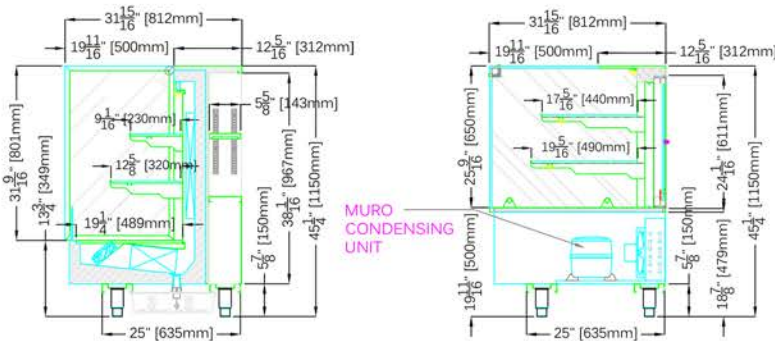

MURO H11 SELF SERVE					
TECHNICAL FEATURES		MODELS			
		MURO H11 1000	MURO H11 1250	MURO H11 1500	MURO H11 2000
External Dimensions (L-D-H)	Inches	39 3/8" - 24 5/8" - 44 1/2"	49 3/16" - 24 5/8" - 44 1/2"	59 1/16" - 24 5/8" - 44 1/2"	78 3/4" - 24 5/8" - 44 1/2"
	Inches-MM	1000 - 625 - 1130	1250 - 625 - 1130	1500 - 625 - 1130	2000 - 625 - 1130
Crated Dimensions (L-D-H)	Inches	46" - 30 1/2" - 50"	55" - 30 1/2" - 50"	66" - 30 1/2" - 50"	84" - 30 1/2" - 50"
	Inches-MM	1168 - 774 - 1270	1397 - 774 - 1270	1676 - 774 - 1270	2133 - 774 - 1270
BTU's @ +14°F Evap					
Temperature	BTU'S	4600 BTU'S	5320 BTU'S	6650 BTU'S	7220 BTU'S
Power Supply	(V/Hz)	220V/60Hz	220V/60Hz	220V/60Hz	220V/60Hz
Amperage	(A)	4A	6A	7A	8.5A
Operating Temperature	°F	40°F	40°F	40°F	40°F
Net Weights	Kg/Lb	130Kgs / 286Lbs	200Kgs / 440Lbs	240Kgs / 528Lbs	300Kgs / 660Lbs
Crated Weights	Kg/Lb	145Kgs / 319Lbs	220Kgs / 484Lbs	255Kgs / 561Lbs	330Kgs / 726Lbs

MURO H11

Self Serve Air Screen Refrigeration Showcase

STANDARD: REMOTE

OPTIONAL: SELF CONTAINED

TYPE A
STANDARD: SIDE VIEW

TYPE B
OPTIONAL: BACK SHELVING

TYPE C

TYPE D

OPTIONAL: CUSTOM MURO H11 SHOWN WITH ITALIA MATCHING PROFILE

TYPE E

CUSTOM MURO H11 (REMOTE) & ITALIA 1 NEUTRAL - 45 1/4\"H

TYPE F

CUSTOM MURO & ITALIA 2 - 49 3/16\"H
(SELF CONTAINED)

TYPE G

CUSTOM MURO & ITALIA 3 - 54 5/16\"H
(SELF CONTAINED)