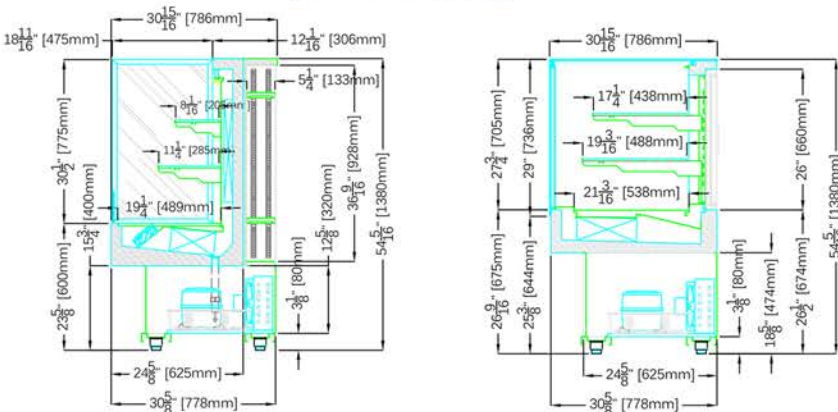

MURO H11 SELF SERVE					
TECHNICAL FEATURES		MODELS			
		MURO H11 1000	MURO H11 1250	MURO H11 1500	MURO H11 2000
External Dimensions (L-D-H)	Inches	39 3/8" - 24 5/8" - 44 1/2"	49 3/16" - 24 5/8" - 44 1/2"	59 1/16" - 24 5/8" - 44 1/2"	78 3/4" - 24 5/8" - 44 1/2"
	Inches-MM	1000 - 625 - 1130	1250 - 625 - 1130	1500 - 625 - 1130	2000 - 625 - 1130
Crated Dimensions (L-D-H)	Inches	46" - 30 1/2" - 50"	55" - 30 1/2" - 50"	66" - 30 1/2" - 50"	84" - 30 1/2" - 50"
	Inches-MM	1168 - 774 - 1270	1397 - 774 - 1270	1676 - 774 - 1270	2133 - 774 - 1270
BTU's @ +14°F Evap					
Temperature	BTU'S	4600 BTU'S	5320 BTU'S	6650 BTU'S	7220 BTU'S
Power Supply	(V/Hz)	220V/60Hz	220V/60Hz	220V/60Hz	220V/60Hz
Amperage	(A)	4A	6A	7A	8.5A
Operating Temperature	°F	40°F	40°F	40°F	40°F
Net Weights	Kg/Lb	130Kgs / 286Lbs	200Kgs / 440Lbs	240Kgs / 528Lbs	300Kgs / 660Lbs
Crated Weights	Kg/Lb	145Kgs / 319Lbs	220Kgs / 484Lbs	255Kgs / 561Lbs	330Kgs / 726Lbs

MURO H11

Self Serve Air Screen Refrigeration Showcase

STANDARD: REMOTE

OPTIONAL: SELF CONTAINED

TYPE A
STANDARD: SIDE VIEW

TYPE B
OPTIONAL: BACK SHELVING

TYPE C

TYPE D

OPTIONAL: CUSTOM MURO H11 SHOWN WITH ITALIA MATCHING PROFILE

TYPE E

CUSTOM MURO H11 (REMOTE) & ITALIA 1 NEUTRAL - 45 1/4\"H

TYPE F

CUSTOM MURO & ITALIA 2 - 49 3/16\"H
(SELF CONTAINED)

TYPE G

CUSTOM MURO & ITALIA 3 - 54 5/16\"H
(SELF CONTAINED)